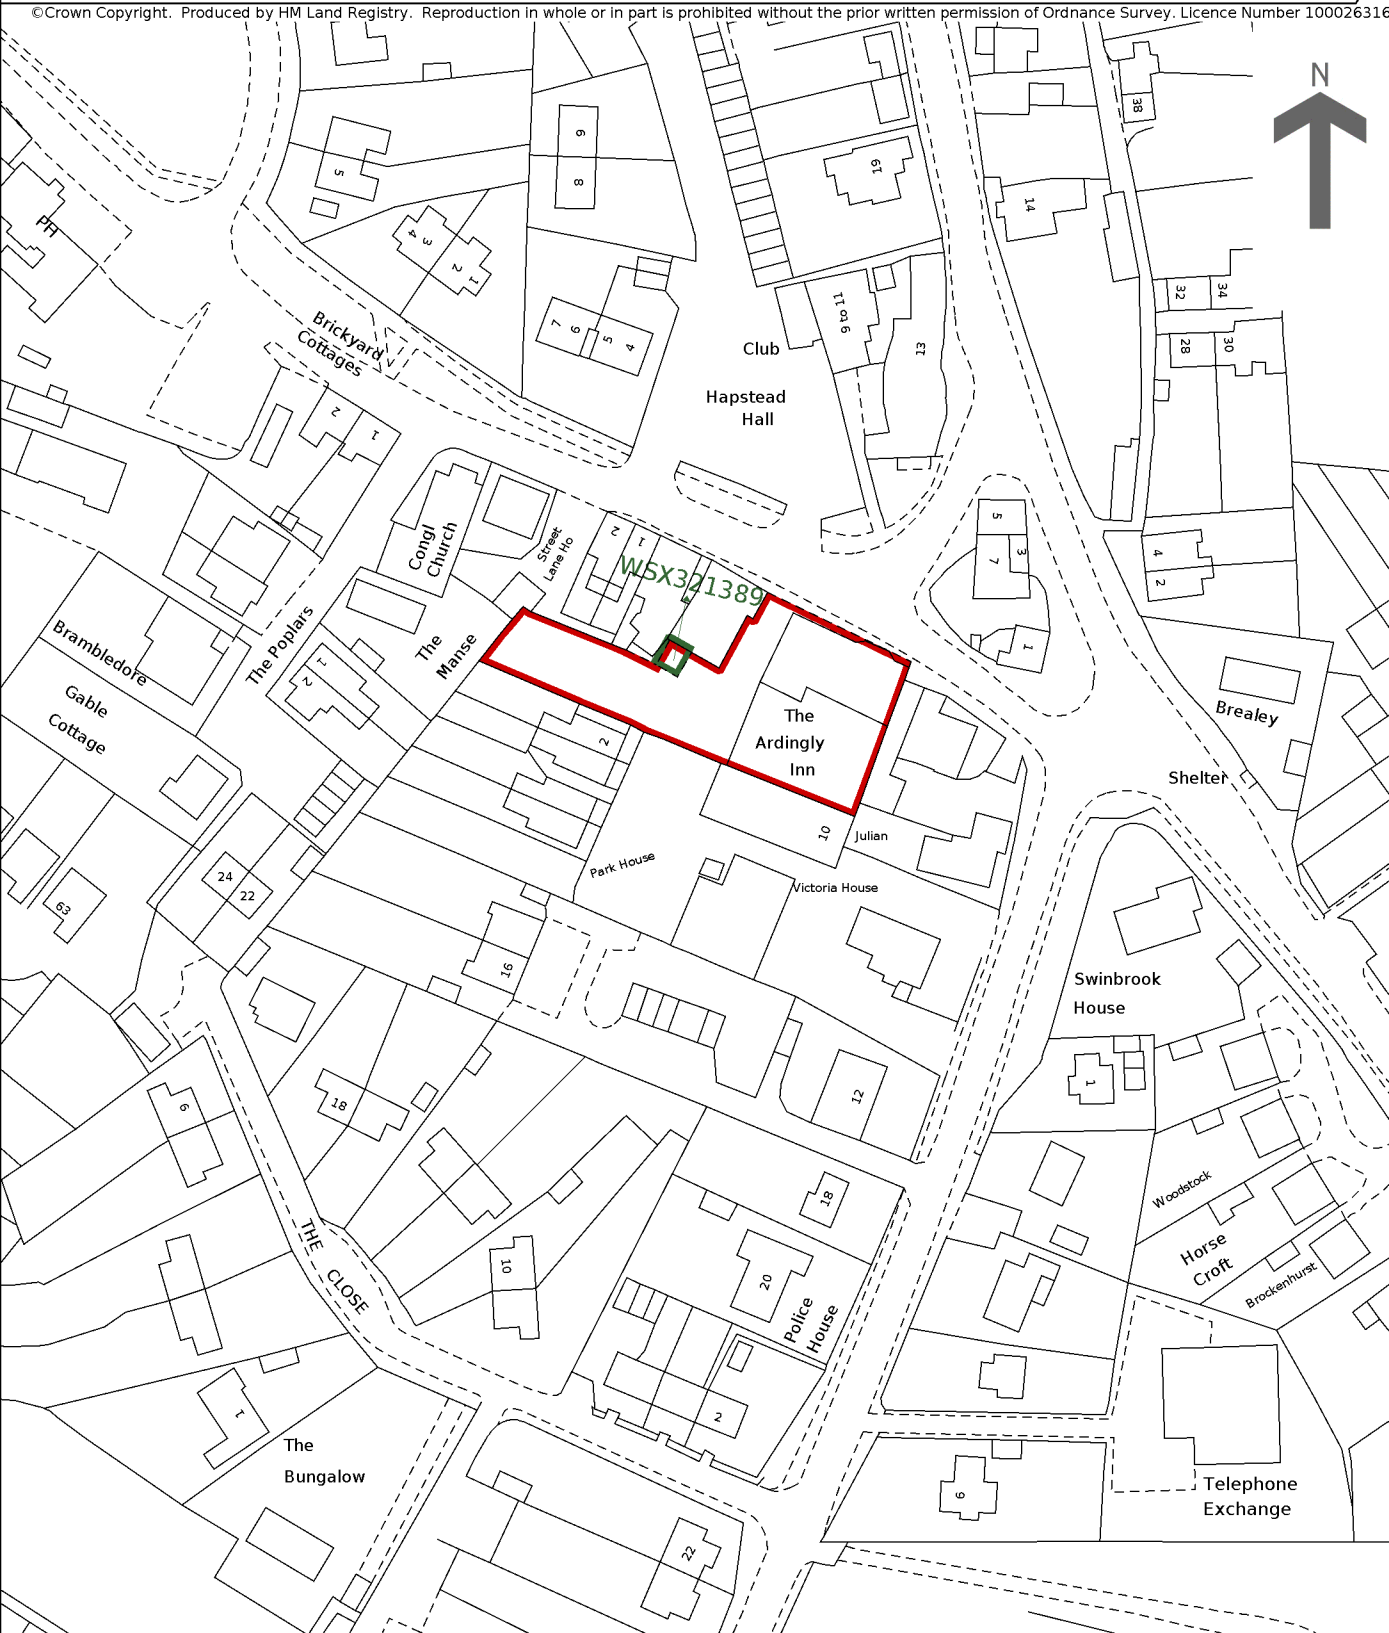

HM Land Registry Current title plan

Title number **WSX100425**
Ordnance Survey map reference **TQ3429SE**
Scale **1:1250 enlarged from 1:2500**
Administrative area **West Sussex : Mid
Sussex**

© Crown Copyright. Produced by HM Land Registry. Reproduction in whole or in part is prohibited without the prior written permission of Ordnance Survey. Licence Number 100026316

This is a print of the view of the title plan obtained from HM Land Registry showing the state of the title plan on 20 March 2023 at 15:42:31. This title plan shows the general position, not the exact line, of the boundaries. It may be subject to distortions in scale. Measurements scaled from this plan may not match measurements between the same points on the ground.