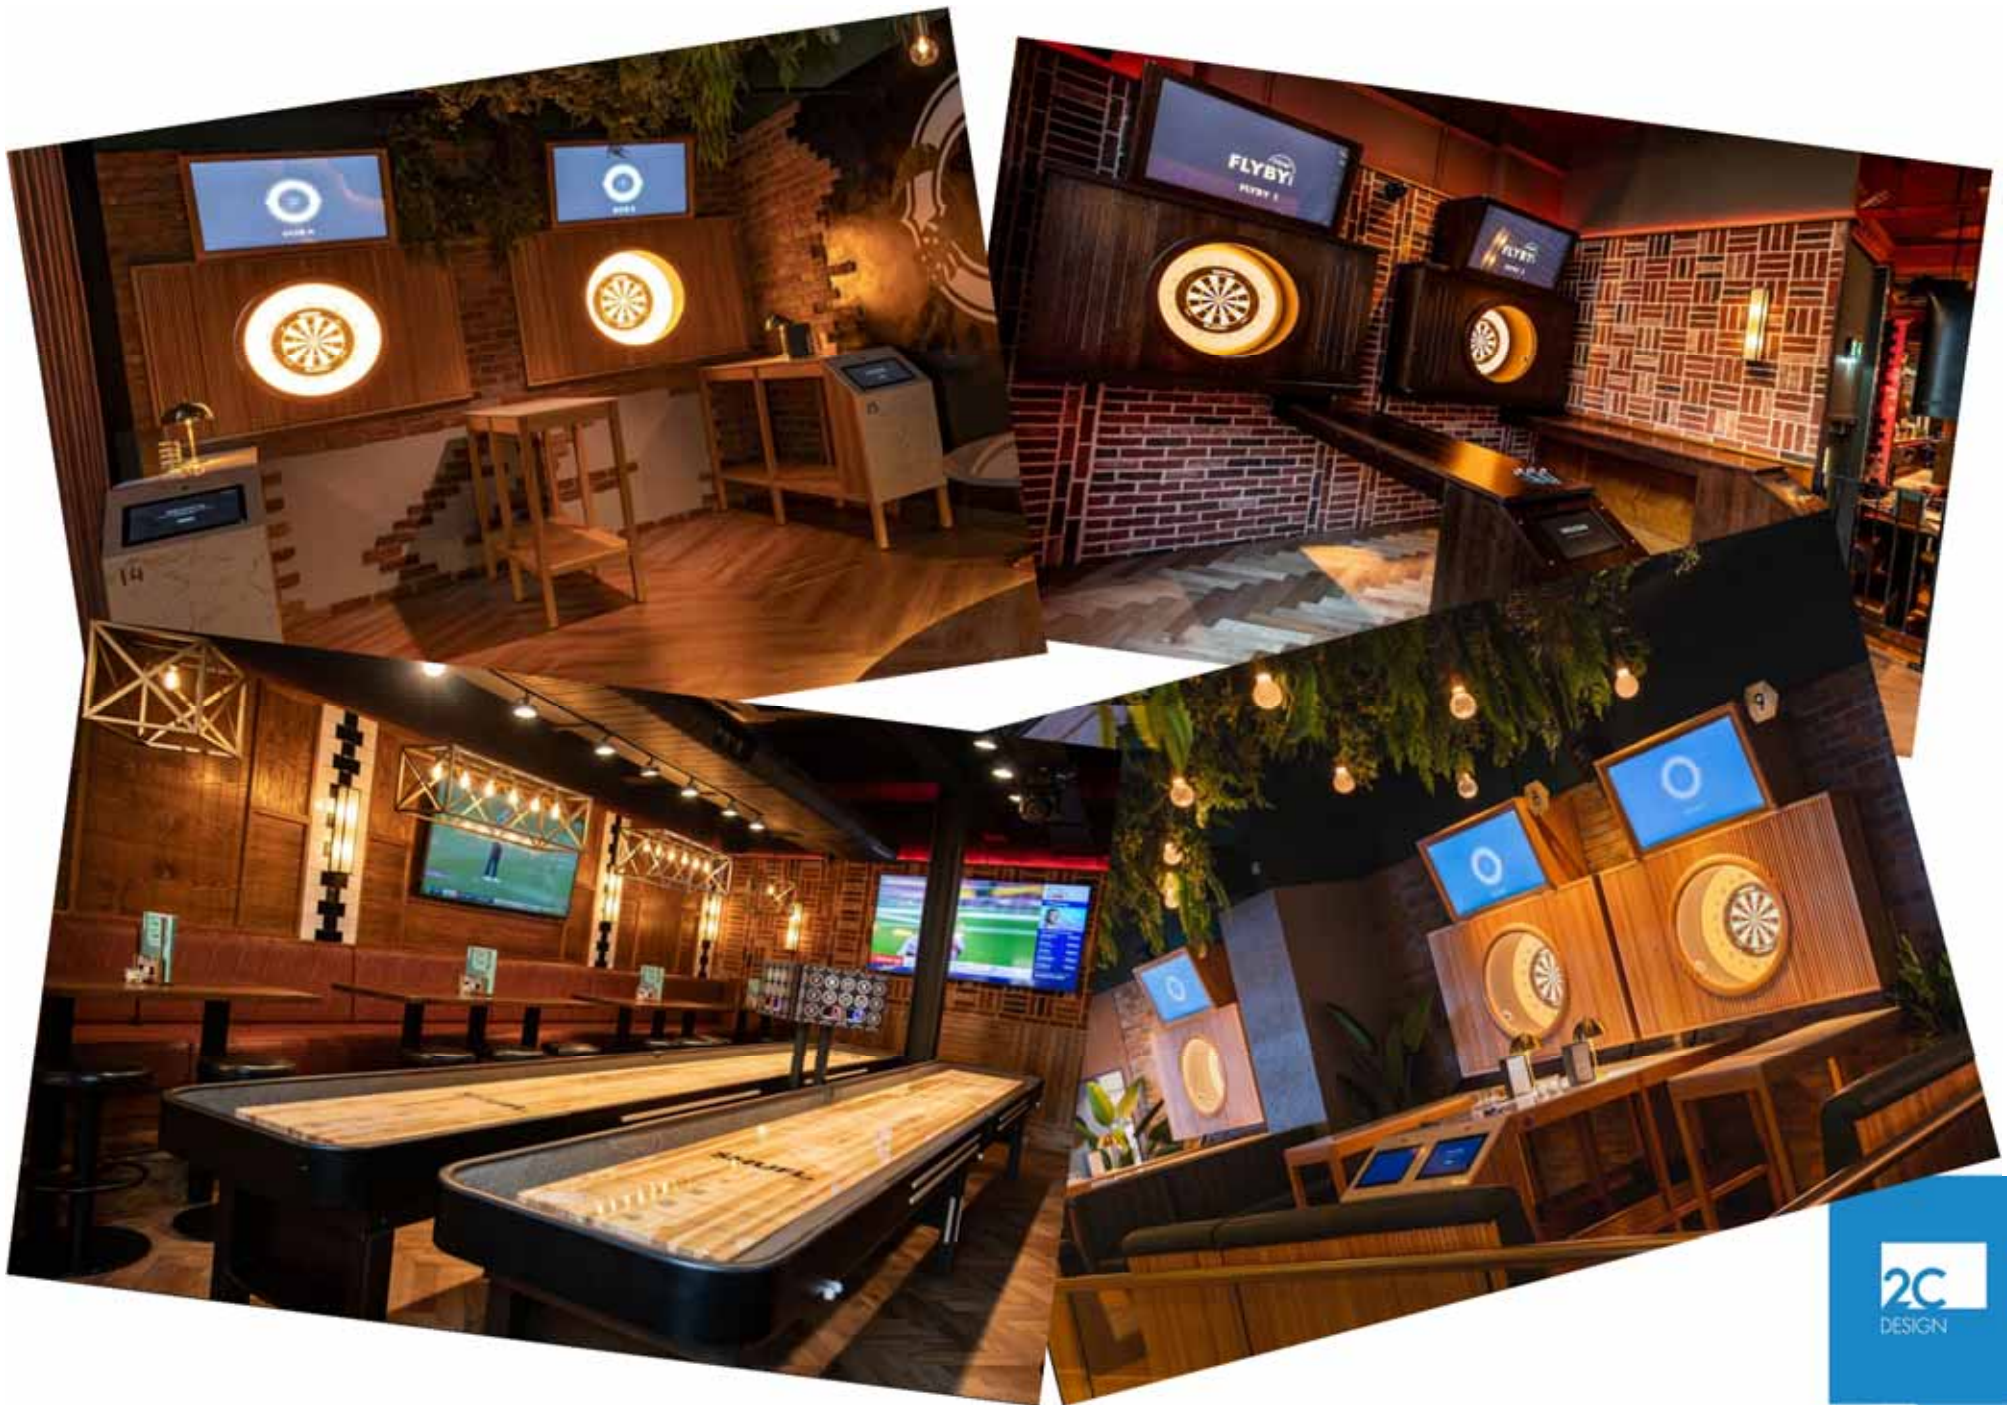

PAINT COLOURS

- F&B Banha
- F&B Lichen
- F&B Shaded White
- F&B Off Black

*Please refer to manufacturer's paint swatch for true colour representation.

CAR PARK & RED LION LOUNGE

THE RED LION
ALES • WINES • FOOD • LIVE MUSIC

THE RED LION

ENTRANCE

ALS & WINES
GREAT FOOD
LIVE MUSIC

Red Lion, Gillingham Mood Board – Reference Images – Trade Area

Red Lion, Gillingham Mood Board – Reference Images – Trade Area

Red Lion, Gillingham Mood Board – Reference Images – Gaming Area