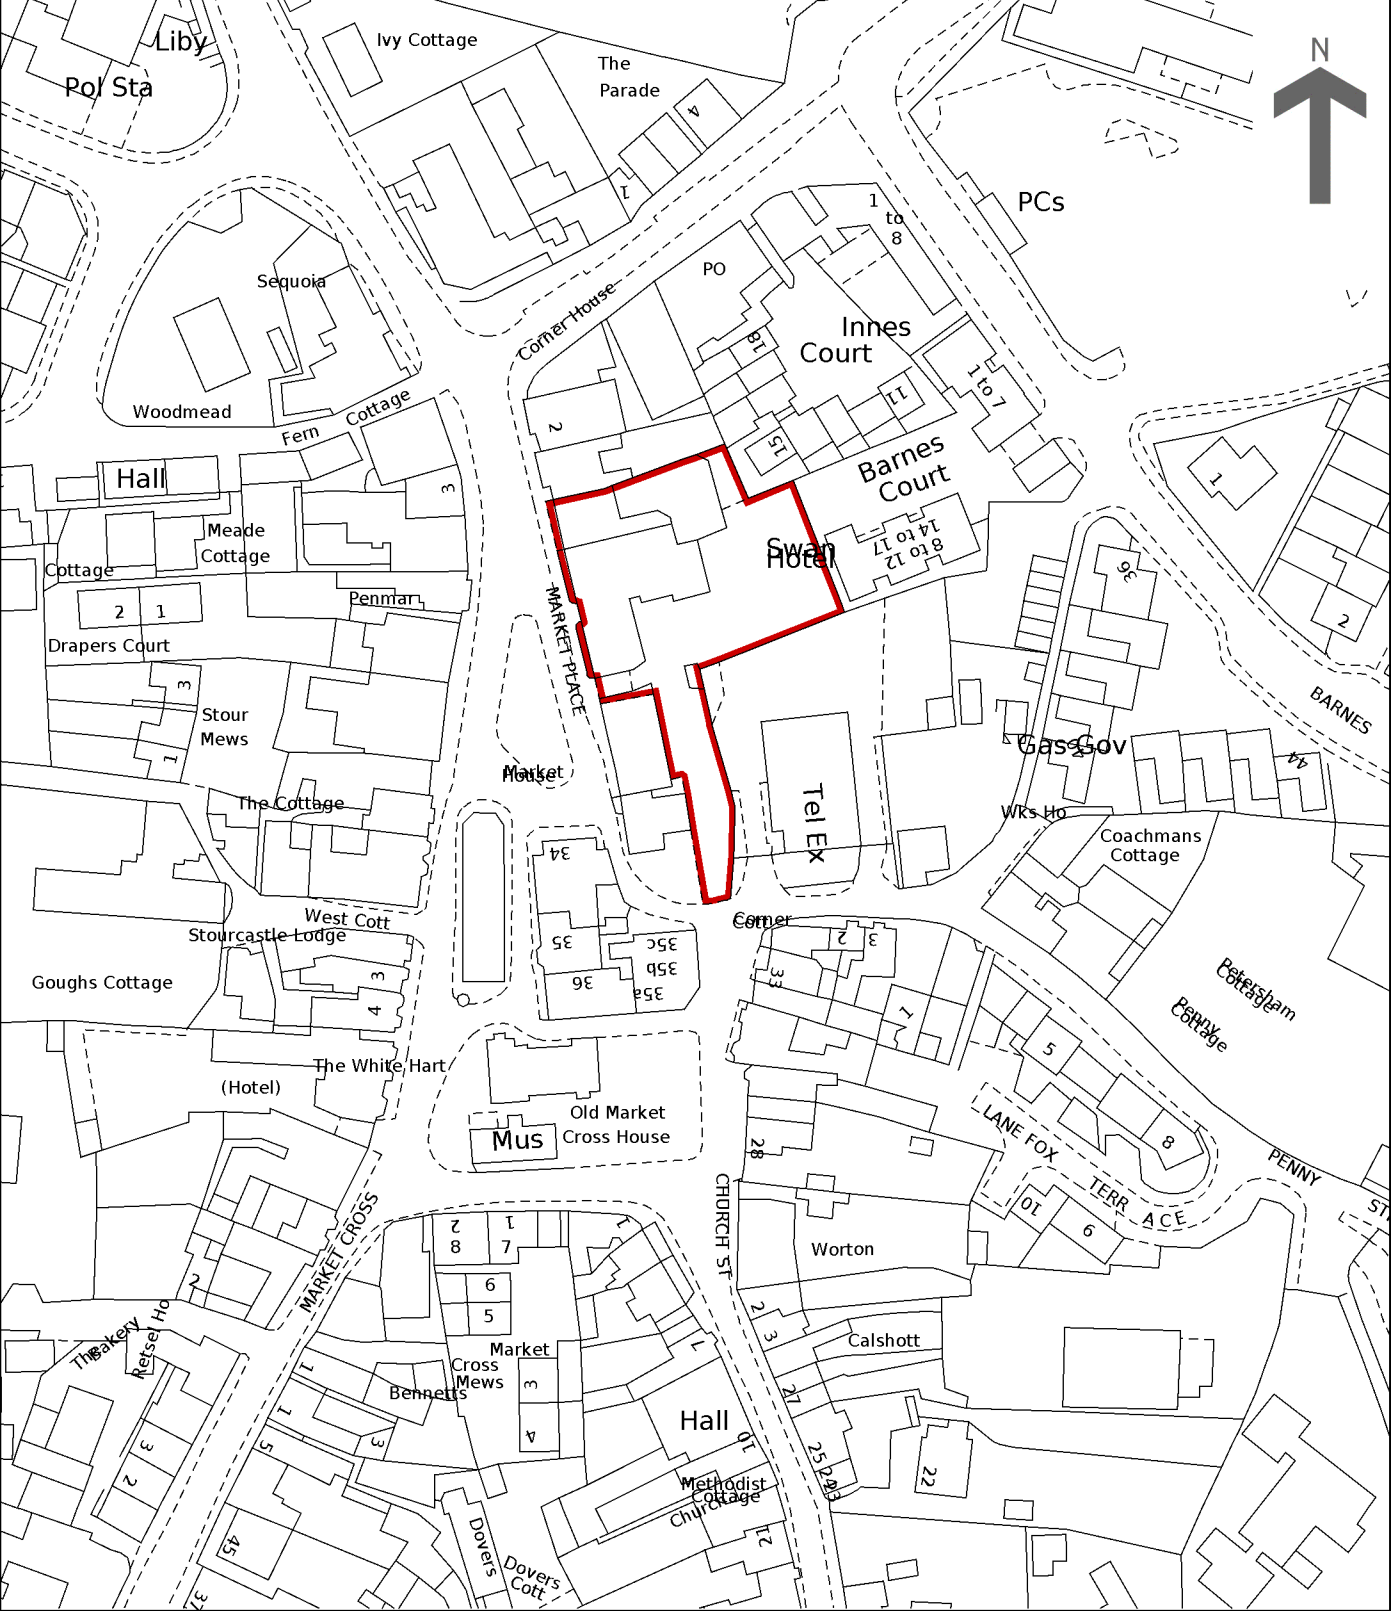

HM Land Registry Current title plan

Title number **DT380225**
Ordnance Survey map reference **ST7814SE**
Scale **1:1250 enlarged from 1:2500**
Administrative area **Dorset**

© Crown Copyright. Produced by HM Land Registry. Reproduction in whole or in part is prohibited without the prior written permission of Ordnance Survey. Licence Number 100026316

This is a print of the view of the title plan obtained from HM Land Registry showing the state of the title plan on 04 December 2020 at 12:22:23. This title plan shows the general position, not the exact line, of the boundaries. It may be subject to distortions in scale. Measurements scaled from this plan may not match measurements between the same points on the ground.